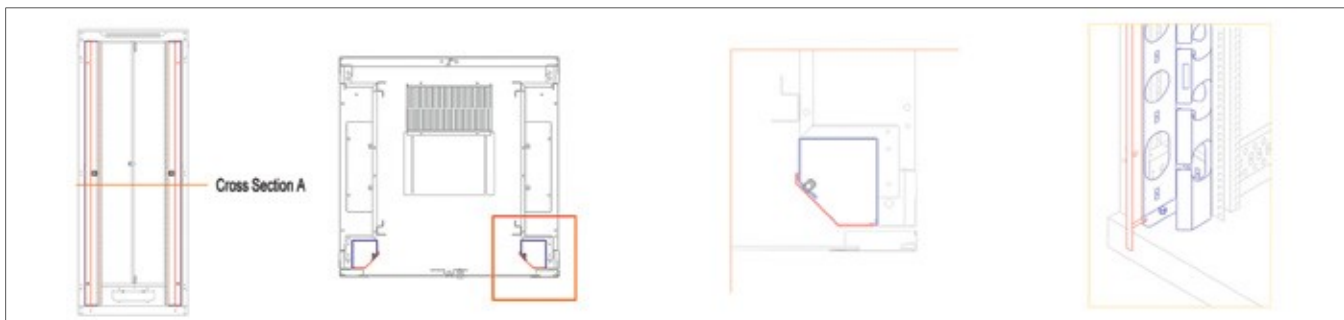

Vertical Cable Organizers

Ordering Information

HCS P/N	Description	Suitable Cabinet Type	Mounting Area	Additional Items Included	Notes
C00-08A01	32U Vertical cable organizer	Width ≥ 800 mm	Front or rear; left and right	With closing cover	-
C00-08A02	36U Vertical cable organizer	Width ≥ 800 mm	Front or rear; left and right	With closing cover	-
C00-08A03	39U Vertical cable organizer	Width ≥ 800 mm	Front or rear; left and right	With closing cover	-
C00-08A04	42U Vertical cable organizer	Width ≥ 800 mm	Front or rear; left and right	With closing cover	-
C00-08A05	44U Vertical cable organizer	Width ≥ 800 mm	Front or rear; left and right	With closing cover	-
C00-08A06	45U Vertical cable organizer	Width ≥ 800 mm	Front or rear; left and right	With closing cover	-
C00-08A07	47U Vertical cable organizer	Width ≥ 800 mm	Front or rear; left and right	With closing cover	-
C00-08B01	16U Vertical cable organizer	Depth ≥ 800 mm	Rear & side	-	-
C00-08B02	20U Vertical cable organizer	Depth ≥ 800 mm	Rear & side	-	-
C00-08B03	22U Vertical cable organizer	Depth ≥ 800 mm	Rear & side	-	-
C00-08B04	26U Vertical cable organizer	Depth ≥ 800 mm	Rear & side	-	-
C00-08B05	32U Vertical cable organizer	Depth ≥ 800 mm	Rear & side	-	-
C00-08B06	36U Vertical cable organizer	Depth ≥ 800 mm	Rear & side	-	-
C00-08B07	39U Vertical cable organizer	Depth ≥ 800 mm	Rear & side	-	-
C00-08B08	42U Vertical cable organizer	Depth ≥ 800 mm	Rear & side	-	-
C00-08B09	44U Vertical cable organizer	Depth ≥ 800 mm	Rear & side	-	-
C00-08B10	45U Vertical cable organizer	Depth ≥ 800 mm	Rear & side	-	-
C00-08B11	47U Vertical cable organizer	Depth ≥ 800 mm	Rear & side	-	-
C00-08C01	32U Vertical cable organizer	Width & Depth ≥ 800 mm	side	-	-
C00-08C02	36U Vertical cable organizer	Width & Depth ≥ 800 mm	side	-	-
C00-08C03	39U Vertical cable organizer	Width & Depth ≥ 800 mm	side	-	-
C00-08C04	42U Vertical cable organizer	Width & Depth ≥ 800 mm	side	-	-
C00-08C05	44U Vertical cable organizer	Width & Depth ≥ 800 mm	side	-	-
C00-08C06	45U Vertical cable organizer	Width & Depth ≥ 800 mm	side	-	-
C00-08C07	47U Vertical cable organizer	Width & Depth ≥ 800 mm	side	-	-
C00-08D01	32U Vertical cable organizer	Width & Depth ≥ 800 mm	side	With Railed Closing Cover	-
C00-08D02	36U Vertical cable organizer	Width & Depth ≥ 800 mm	side	With Railed Closing Cover	-
C00-08D03	39U Vertical cable organizer	Width & Depth ≥ 800 mm	side	With Railed Closing Cover	-
C00-08D04	42U Vertical cable organizer	Width & Depth ≥ 800 mm	side	With Railed Closing Cover	-
C00-08D05	44U Vertical cable organizer	Width & Depth ≥ 800 mm	side	With Railed Closing Cover	-
C00-08D06	45U Vertical cable organizer	Width & Depth ≥ 800 mm	side	With Railed Closing Cover	-
C00-08D07	47U Vertical cable organizer	Width & Depth ≥ 800 mm	side	With Railed Closing Cover	-
C00-08E01	Cabinet top entry connection module (300x65 mm)	-	Top chassis	With closing cover	-
C00-08E02	Cabinet top entry connection module (300x65 mm)	-	Top chassis	Telescopic & With closing cover	-